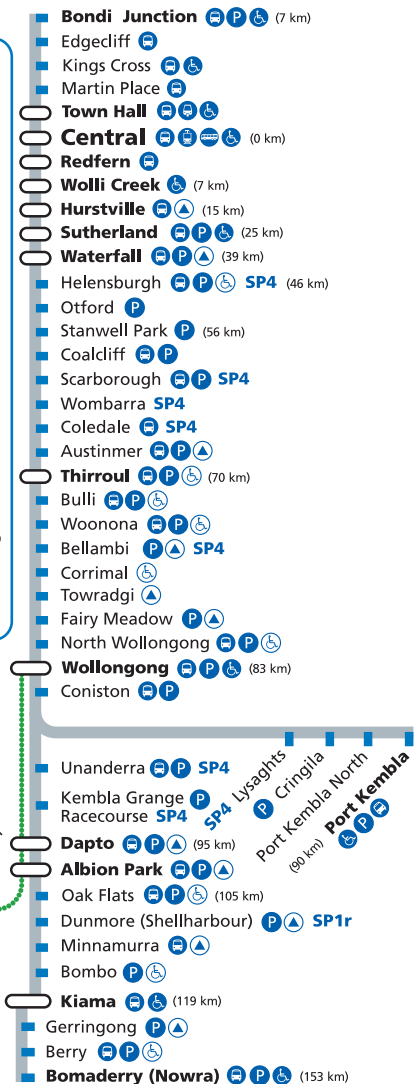

# South Coast Line

 Car park near station

 Bus

 Monorail stop near station

 Tram

 Coach

 Wheelchair access  
(Station staffed for all services.)

 Wheelchair access  
(Station not staffed for all services.)

 Assisted wheelchair access  
(Station may be accessible with assistance from a friend/carer. Please check prior to travel.)

# Contents

Station line diagram	<b>Inside front cover</b>
General information	<b>2</b>
Bomaderry (Nowra) or Port Kembla to Central – Monday to Friday	<b>12</b>
Bomaderry (Nowra) or Port Kembla to Central – Saturday, Sunday and Public Holidays	<b>26</b>
CityRail's Sydney suburban network map	<b>Centre</b>
Central to Port Kembla or Bomaderry (Nowra) – Monday to Friday	<b>36</b>
Central to Port Kembla or Bomaderry (Nowra) – Saturday, Sunday and Public Holidays	<b>50</b>
Transport connections	<b>61</b>
Wollongong to Bundanoon and return bus services	<b>63</b>