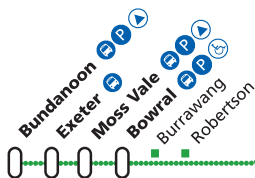

# Contents

Station line diagram	<b>Inside front cover</b>
General information	<b>2</b>
Bomaderry (Nowra) or Port Kembla to Central – Monday to Friday	<b>12</b>
Bomaderry (Nowra) or Port Kembla to Central – Saturday, Sunday and Public Holidays	<b>26</b>
CityRail's Sydney suburban network map	<b>Centre</b>
Central to Port Kembla or Bomaderry (Nowra) – Monday to Friday	<b>36</b>
Central to Port Kembla or Bomaderry (Nowra) – Saturday, Sunday and Public Holidays	<b>50</b>
Transport connections	<b>61</b>
Wollongong to Bundanoon and return bus services	<b>63</b>